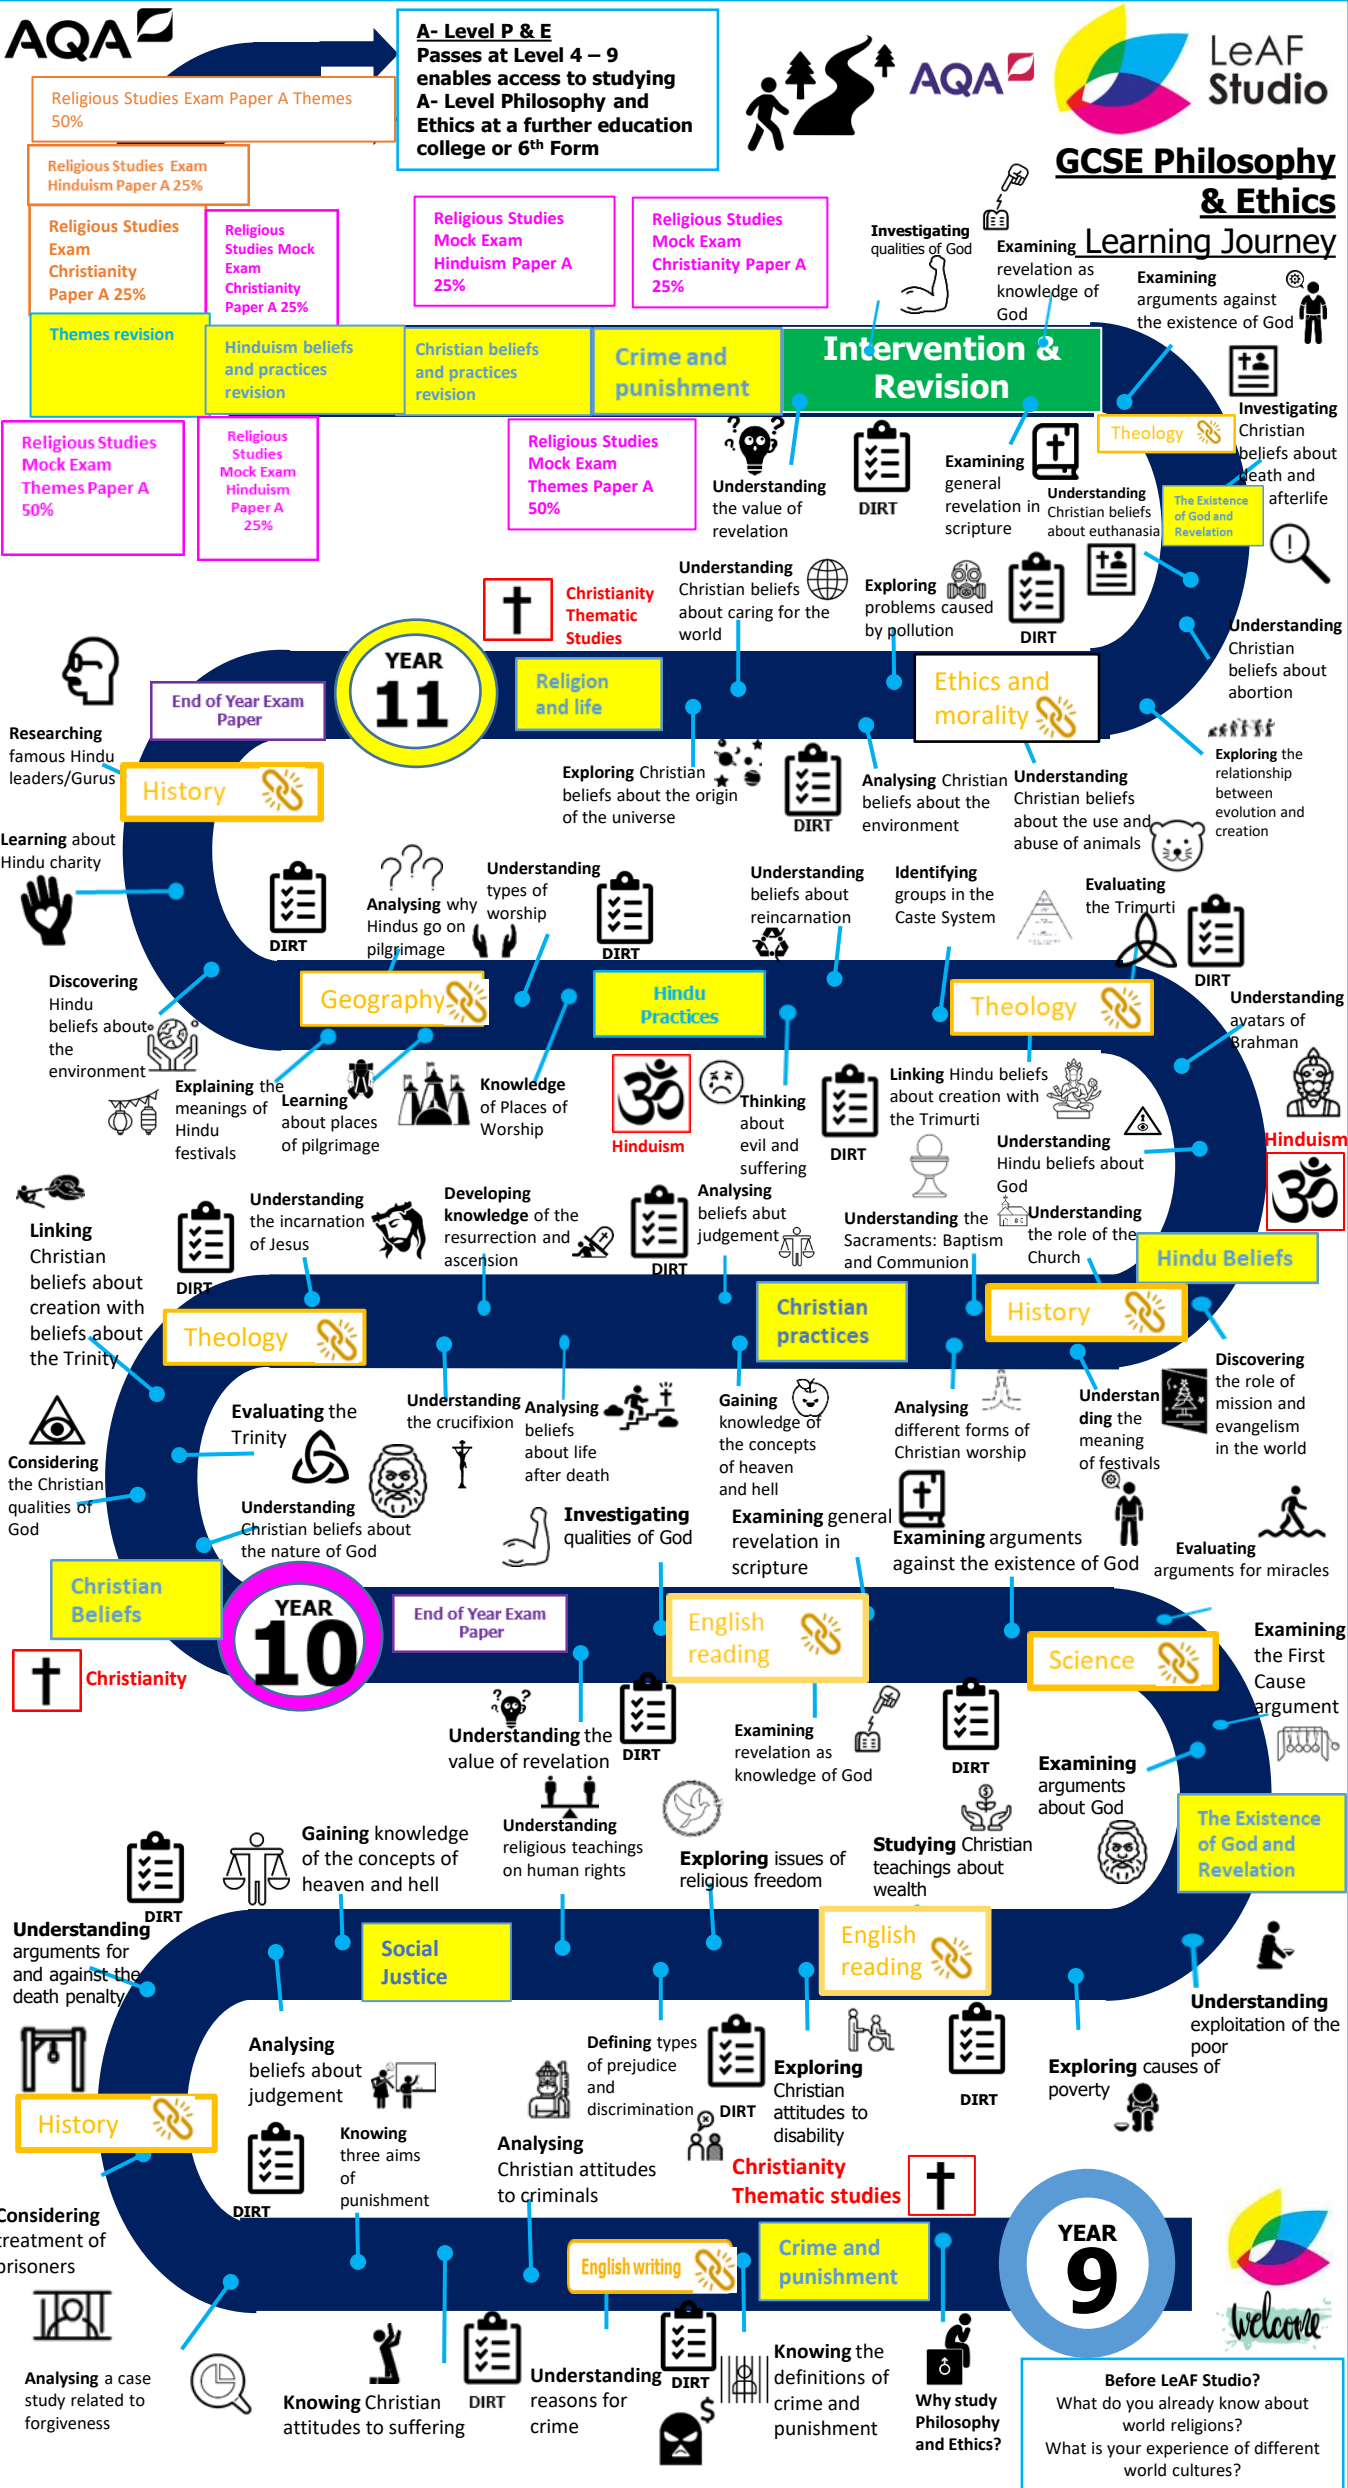

A- Level P & E Passes at Level 4 – 9 enables access to studying A- Level Philosophy and Ethics at a further education college or 6<sup>th</sup> Form

GCSE Philosophy & Ethics

Learning Journey

Before LeAF Studio? What do you already know about world religions? What is your experience of different world cultures?